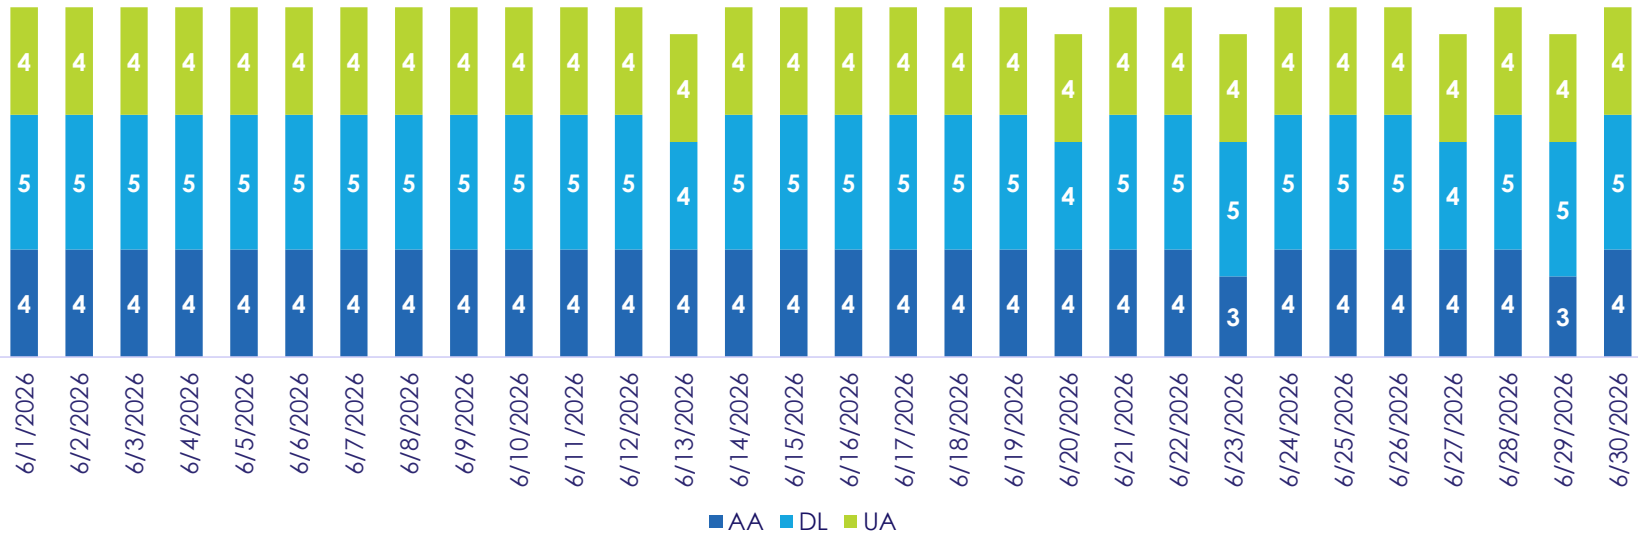

BLUE GRASS AIRPORT RON SUMMARY; JUNE 2026

Count of RON flights by airline and date