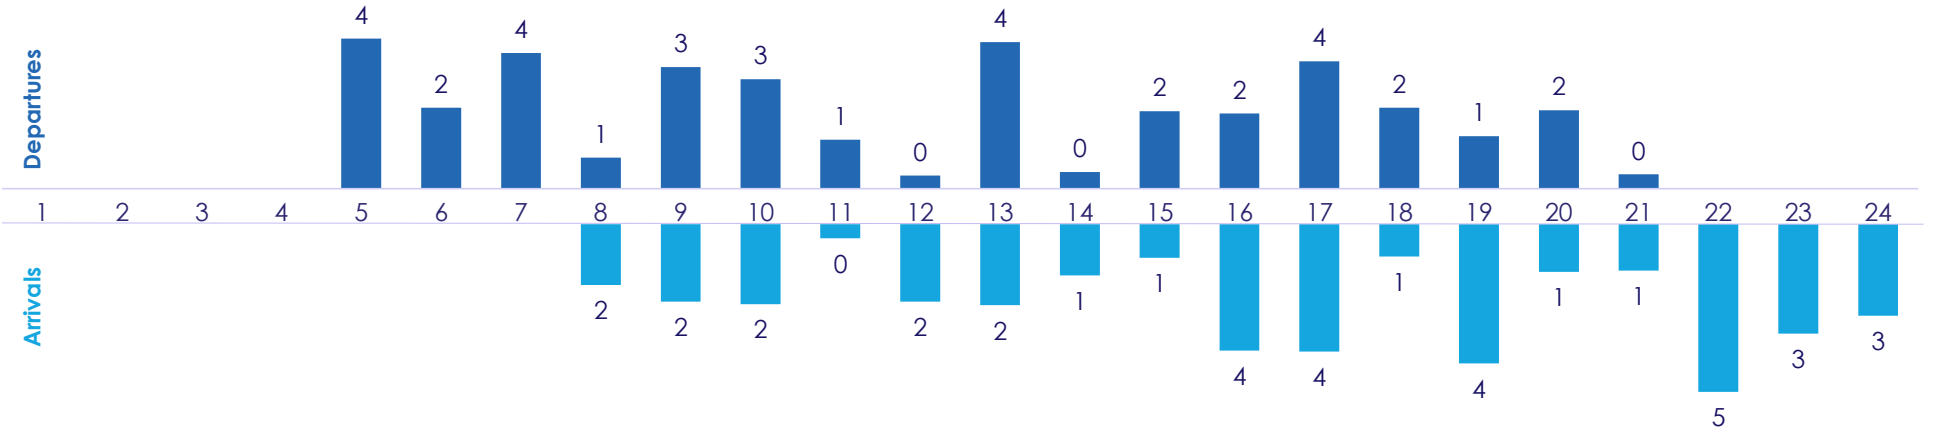

BLUE GRASS AIRPORT

Monthly Schedule Reporting for June 2026

BLUE GRASS AIRPORT DEPARTURES AND ARRIVALS BY HOUR; JUNE 2026

Average daily flights and seats by hour

JUNE 2026 AVERAGE DAILY FLIGHTS BY HOUR

JUNE 2026 AVERAGE DAILY SEATS BY HOUR