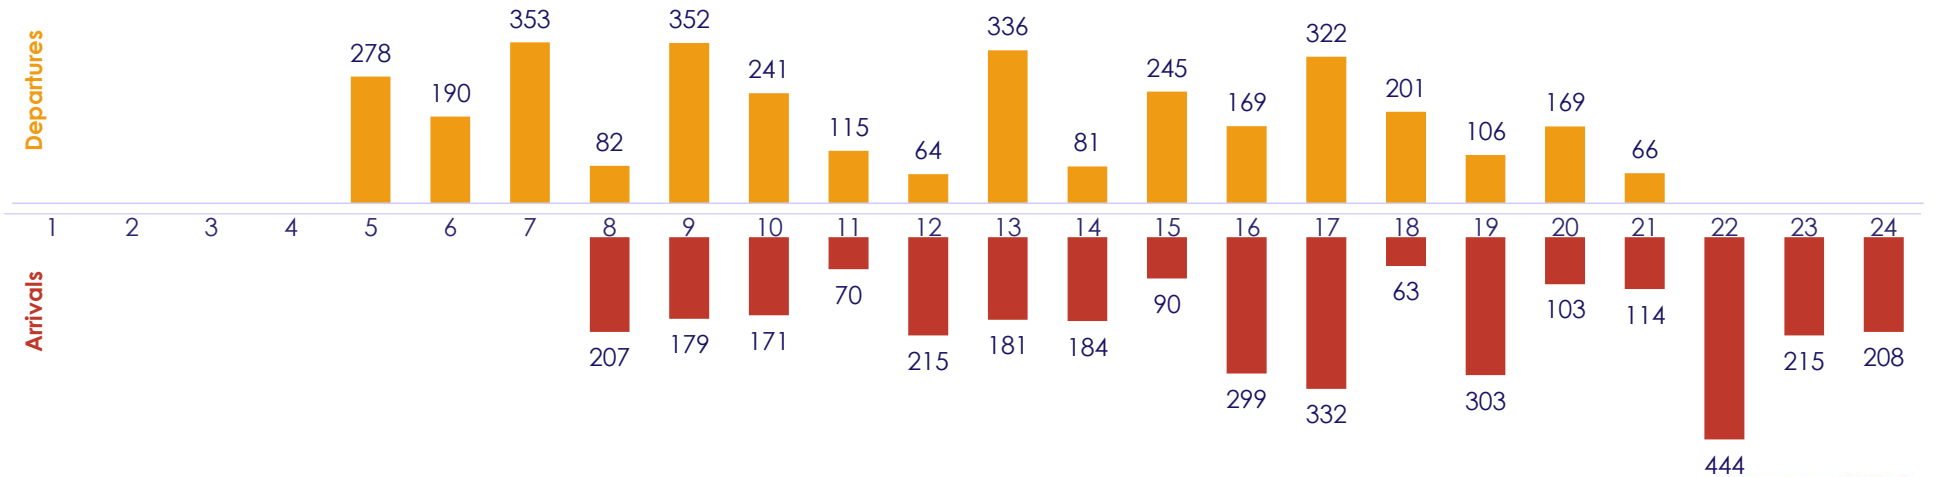

BLUE GRASS AIRPORT

Monthly Schedule Reporting for June 2026

BLUE GRASS AIRPORT DEPARTURES AND ARRIVALS BY HOUR; JUNE 2026

Average daily flights and seats by hour

JUNE 2026 AVERAGE DAILY FLIGHTS BY HOUR

JUNE 2026 AVERAGE DAILY SEATS BY HOUR