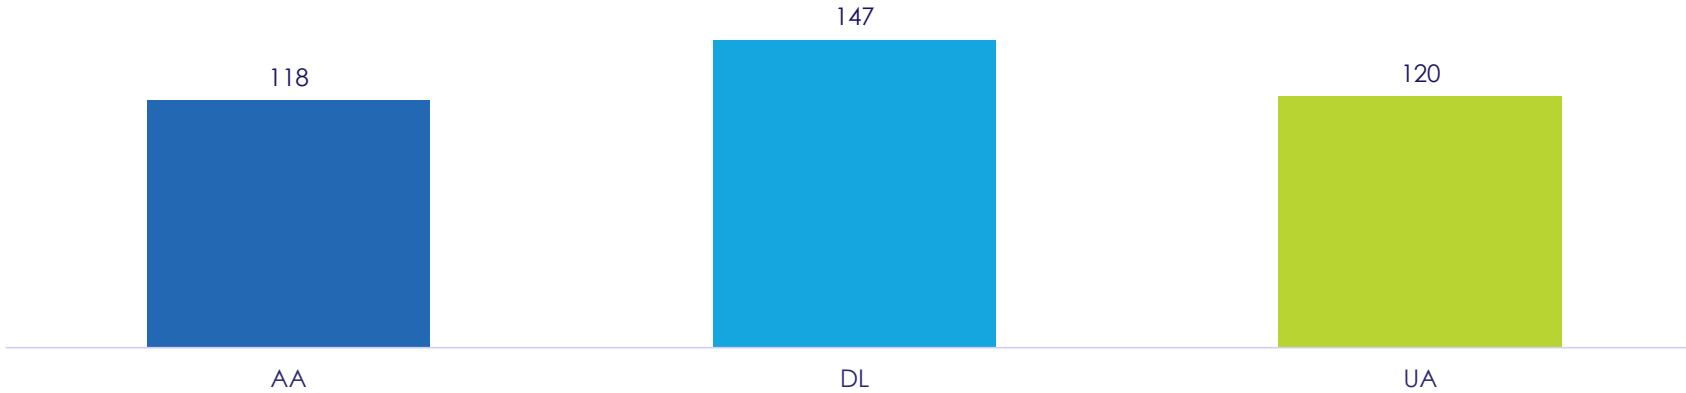

BLUE GRASS AIRPORT RON (REMAIN OVERNIGHT) SUMMARY; JUNE 2026

GRAND TOTAL RON FLIGHTS FOR JUNE 2026: 385

BLUE GRASS AIRPORT RON SUMMARY; JUNE 2026

Count of RON flights by airline