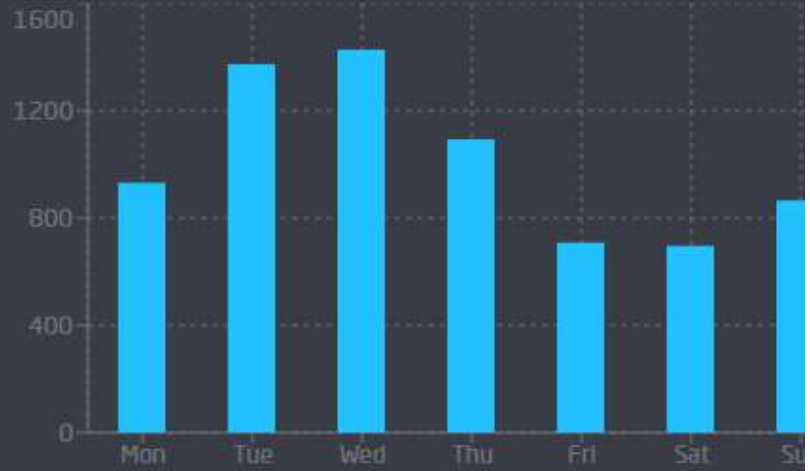

Fall: SEP '24 - NOV '24

Operations per Hour (Landings & Takeoffs)

KLEX 09/01/2024 0:00 > 11/30/2024 23:59 LT

0
0 1 2 3 4 5 6 7 8 9 10 11 12 13 14 15 16 17 18 19 20 21 22 23

Jan '25

Jul '24

Mon

Tue

Wed

Thu

Fri

Sat

Sun

Feb '25

Aug '24

0 Mon Tue Wed Thu Fri Sat Sun

Mar '25

Sep '24

Apr '25

Operations by Day of Week

KLEX 04/01/2025 0:00 > 04/30/2025 23:59 LT

Oct '24

Operations by Day of Week

KLEX 10/01/2024 0:00 > 10/31/2024 23:59 LT

May '25

Nov '24

Jun '25

Dec '24