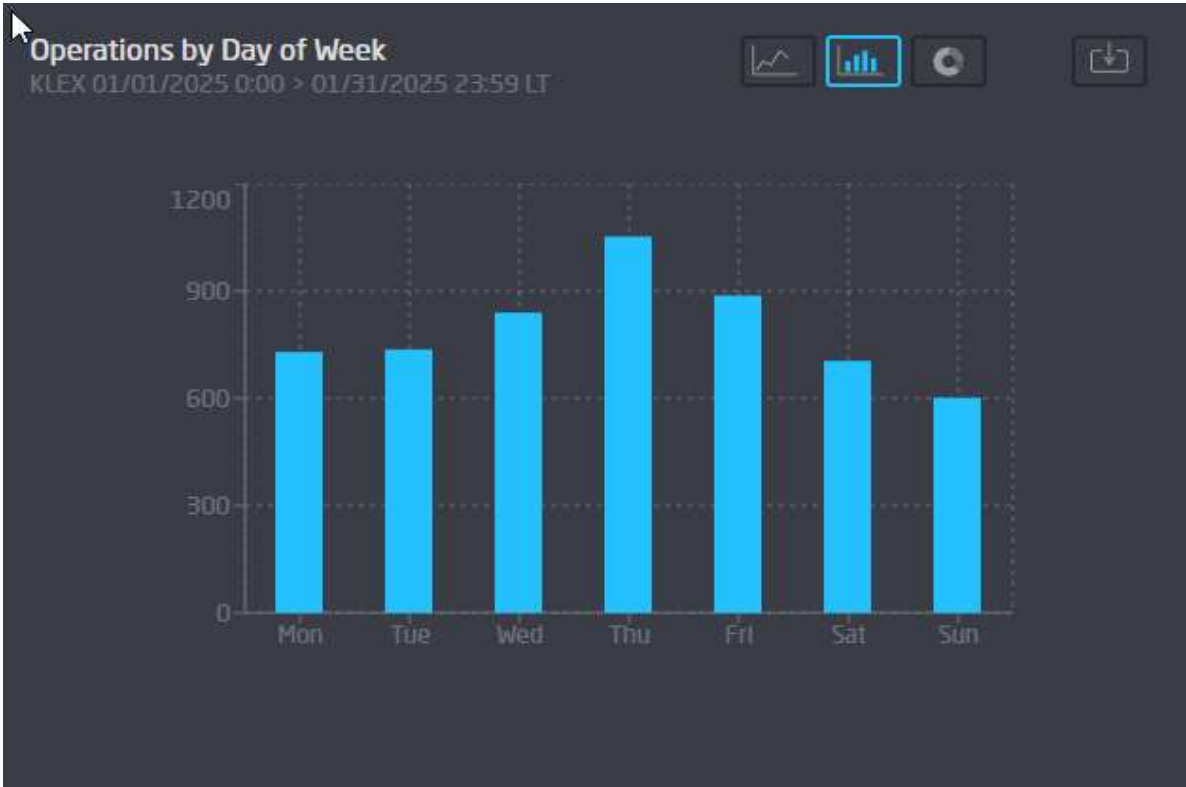

Winter: DEC '24 - FEB '25

Summer: JUN 24' - AUG 24'

0-
0 1 2 3 4 5 6 7 8 9 10 11 12 13 14 15 16 17 18 19 20 21 22 23

Spring: MAR '25 - MAY '25

Operations per Hour (Landings & Takeoffs)

KLEX 03/01/2025 0:00 > 05/31/2025 23:59 LT

Fall: SEP '24 - NOV '24

Operations per Hour (Landings & Takeoffs)

KLEX 09/01/2024 0:00 > 11/30/2024 23:59 LT

0
0 1 2 3 4 5 6 7 8 9 10 11 12 13 14 15 16 17 18 19 20 21 22 23

Jan '25

Jul '24

Mon

Tue

Mar '25

Sep '24

Apr '25

Operations by Day of Week

KLEX 04/01/2025 0:00 > 04/30/2025 23:59 LT

Oct '24

Operations by Day of Week

KLEX 10/01/2024 0:00 > 10/31/2024 23:59 LT