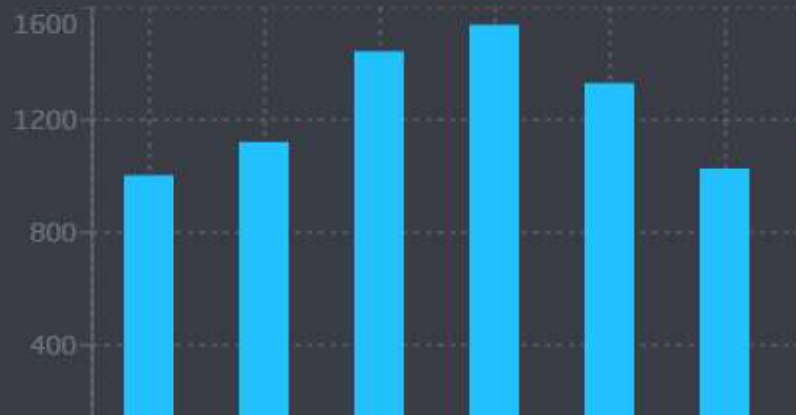

Fall: SEP '24 - NOV '24

Operations per Hour (Landings & Takeoffs)

KLEX 09/01/2024 0:00 > 11/30/2024 23:59 LT

0
0 1 2 3 4 5 6 7 8 9 10 11 12 13 14 15 16 17 18 19 20 21 22 23

Jan '25

Jul '24

Mon

Tue

Mar '25

Sep '24

Apr '25

Operations by Day of Week

KLEX 04/01/2025 0:00 > 04/30/2025 23:59 LT

Oct '24

Operations by Day of Week

KLEX 10/01/2024 0:00 > 10/31/2024 23:59 LT

May '25

Nov '24

Jun '25

Dec '24