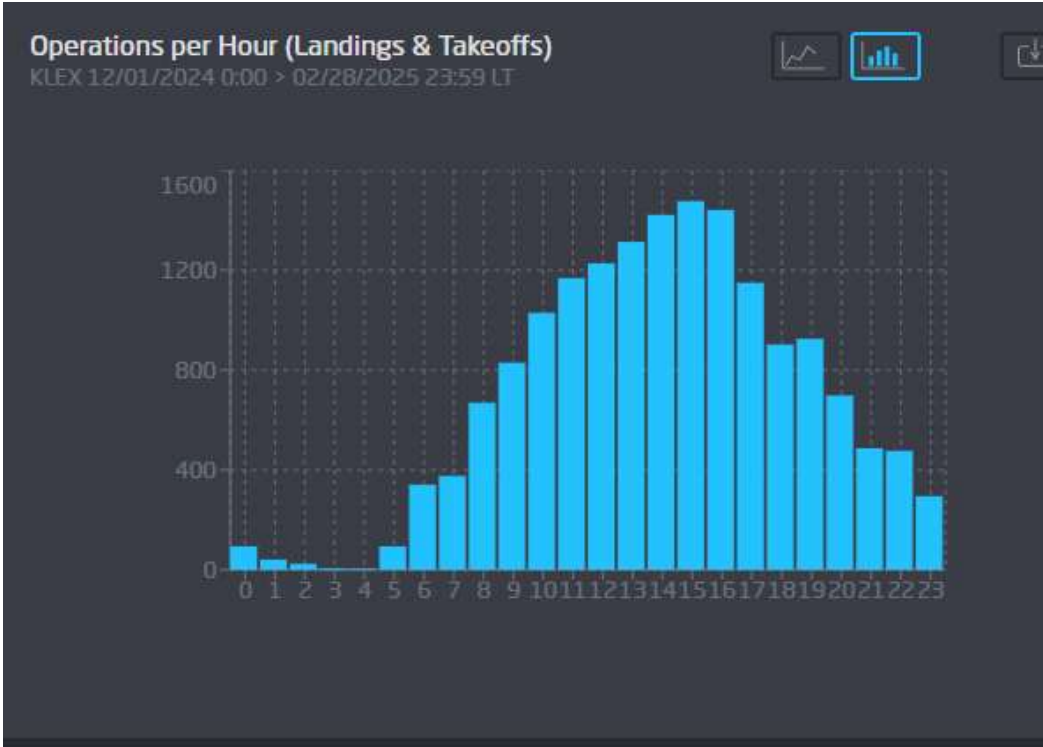

Winter: DEC '24 - FEB '25

Summer: JUN 24' - AUG 24'

0-
0 1 2 3 4 5 6 7 8 9 10 11 12 13 14 15 16 17 18 19 20 21 22 23

Spring: MAR '25 - MAY '25

Operations per Hour (Landings & Takeoffs)

KLEX 03/01/2025 0:00 > 05/31/2025 23:59 LT

Fall: SEP '24 - NOV '24

Operations per Hour (Landings & Takeoffs)

KLEX 09/01/2024 0:00 > 11/30/2024 23:59 LT

0
0 1 2 3 4 5 6 7 8 9 10 11 12 13 14 15 16 17 18 19 20 21 22 23

Jan '25

Jul '24

Mon

Tue

Mar '25

Sep '24

Apr '25

Operations by Day of Week

KLEX 04/01/2025 0:00 > 04/30/2025 23:59 LT

Oct '24

Operations by Day of Week

KLEX 10/01/2024 0:00 > 10/31/2024 23:59 LT