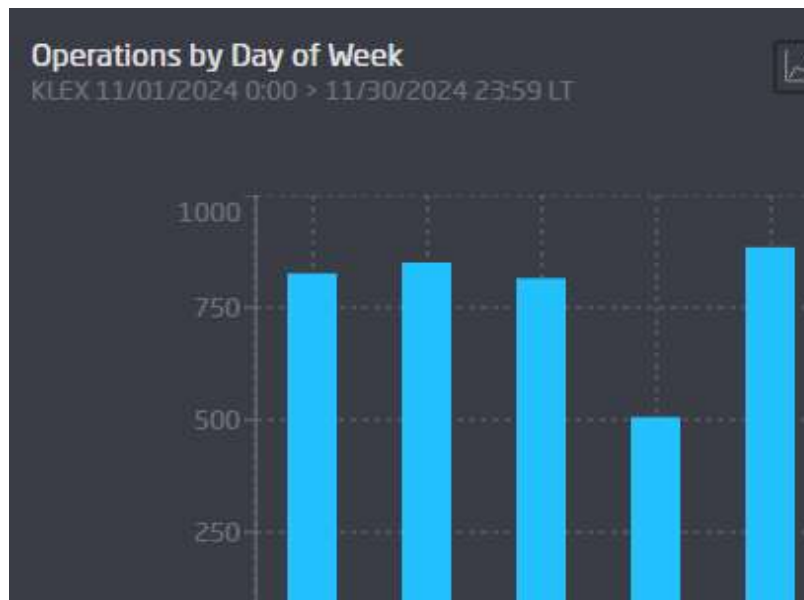

Fall: SEP '24 - NOV '24

Operations per Hour (Landings & Takeoffs)

KLEX 09/01/2024 0:00 > 11/30/2024 23:59 LT

0
0 1 2 3 4 5 6 7 8 9 10 11 12 13 14 15 16 17 18 19 20 21 22 23

Jan '25

Jul '24

Mon

Tue

Mar '25

Sep '24

Apr '25

Operations by Day of Week

KLEX 04/01/2025 0:00 > 04/30/2025 23:59 LT

Oct '24

Operations by Day of Week

KLEX 10/01/2024 0:00 > 10/31/2024 23:59 LT

May '25

Nov '24

Jun '25

Dec '24