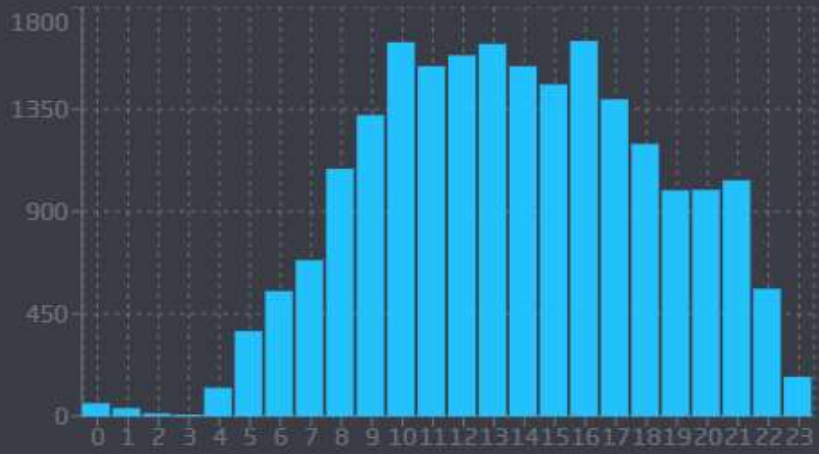

Winter: DEC '24 - FEB '25

Summer: JUN 24' - AUG 24'

0-
0 1 2 3 4 5 6 7 8 9 10 11 12 13 14 15 16 17 18 19 20 21 22 23

Spring: MAR '25 - MAY '25

Operations per Hour (Landings & Takeoffs)

KLEX 03/01/2025 0:00 > 05/31/2025 23:59 LT

Fall: SEP '24 - NOV '24

Operations per Hour (Landings & Takeoffs)

KLEX 09/01/2024 0:00 > 11/30/2024 23:59 LT

0
0 1 2 3 4 5 6 7 8 9 10 11 12 13 14 15 16 17 18 19 20 21 22 23

Jan '25

Jul '24

Mon

Tue

Mar '25

Sep '24

Apr '25

Operations by Day of Week

KLEX 04/01/2025 0:00 > 04/30/2025 23:59 LT

Oct '24

Operations by Day of Week

KLEX 10/01/2024 0:00 > 10/31/2024 23:59 LT