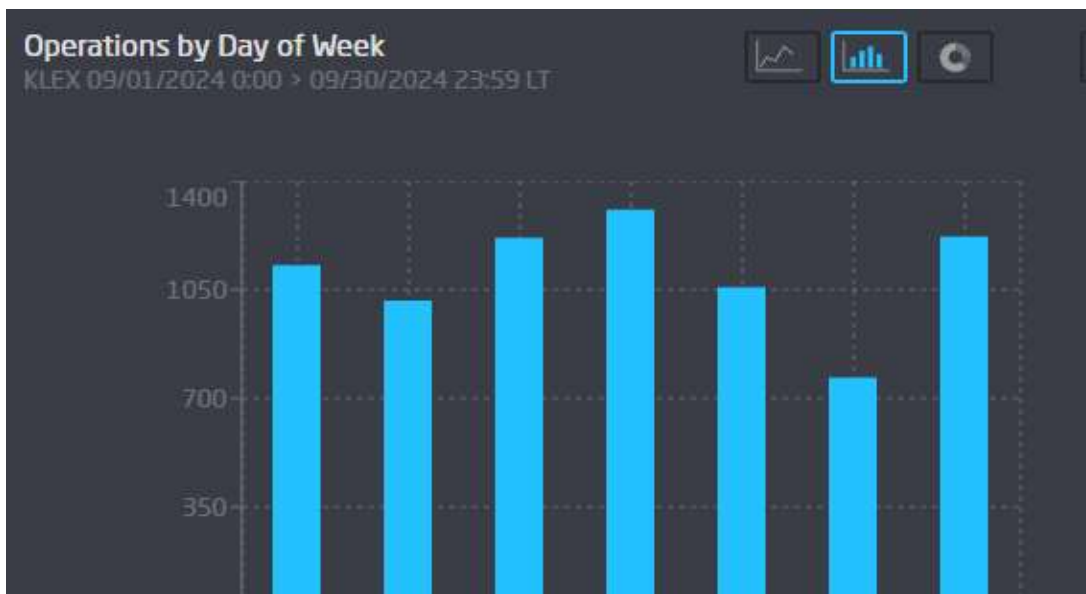

Fall: SEP '24 - NOV '24

Operations per Hour (Landings & Takeoffs)

KLEX 09/01/2024 0:00 > 11/30/2024 23:59 LT

0
0 1 2 3 4 5 6 7 8 9 10 11 12 13 14 15 16 17 18 19 20 21 22 23

Jan '25

Jul '24

Mon

Tue

Wed

Thu

Fri

Sat

Sun

Feb '25

Aug '24

0 Mon Tue Wed Thu Fri Sat Sun

Mar '25

Sep '24

Apr '25

Operations by Day of Week

KLEX 04/01/2025 0:00 > 04/30/2025 23:59 LT

Oct '24

Operations by Day of Week

KLEX 10/01/2024 0:00 > 10/31/2024 23:59 LT