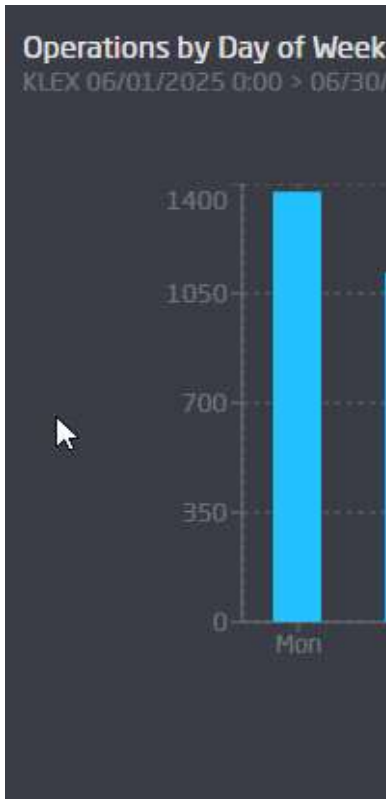

Winter: DEC '24 - FEB '25

Summer: JUN 24' - AUG 24'

0-
0 1 2 3 4 5 6 7 8 9 10 11 12 13 14 15 16 17 18 19 20 21 22 23

Spring: MAR '25 - MAY '25

Operations per Hour (Landings & Takeoffs)

KLEX 03/01/2025 0:00 > 05/31/2025 23:59 LT

Fall: SEP '24 - NOV '24

Operations per Hour (Landings & Takeoffs)

KLEX 09/01/2024 0:00 > 11/30/2024 23:59 LT

0
0 1 2 3 4 5 6 7 8 9 10 11 12 13 14 15 16 17 18 19 20 21 22 23

Jan '25

Jul '24

Mon

Tue

Mar '25

Sep '24

Apr '25

Operations by Day of Week

KLEX 04/01/2025 0:00 > 04/30/2025 23:59 LT

Oct '24

Operations by Day of Week

KLEX 10/01/2024 0:00 > 10/31/2024 23:59 LT

May '25

Nov '24

Jun '25

Dec '24