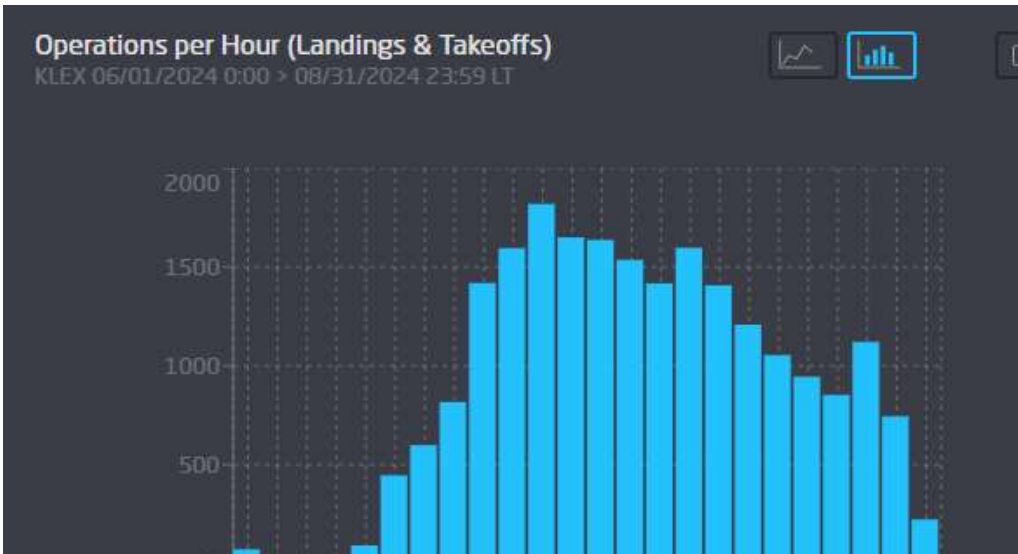

Winter: DEC '24 - FEB '25

Summer: JUN 24' - AUG 24'

0-
0 1 2 3 4 5 6 7 8 9 10 11 12 13 14 15 16 17 18 19 20 21 22 23

Spring: MAR '25 - MAY '25

Operations per Hour (Landings & Takeoffs)

KLEX 03/01/2025 0:00 > 05/31/2025 23:59 LT

Fall: SEP '24 - NOV '24

Operations per Hour (Landings & Takeoffs)

KLEX 09/01/2024 0:00 > 11/30/2024 23:59 LT

0
0 1 2 3 4 5 6 7 8 9 10 11 12 13 14 15 16 17 18 19 20 21 22 23

Jan '25

Jul '24

Mon

Tue

Mar '25

Sep '24

Apr '25

Operations by Day of Week

KLEX 04/01/2025 0:00 > 04/30/2025 23:59 LT

Oct '24

Operations by Day of Week

KLEX 10/01/2024 0:00 > 10/31/2024 23:59 LT