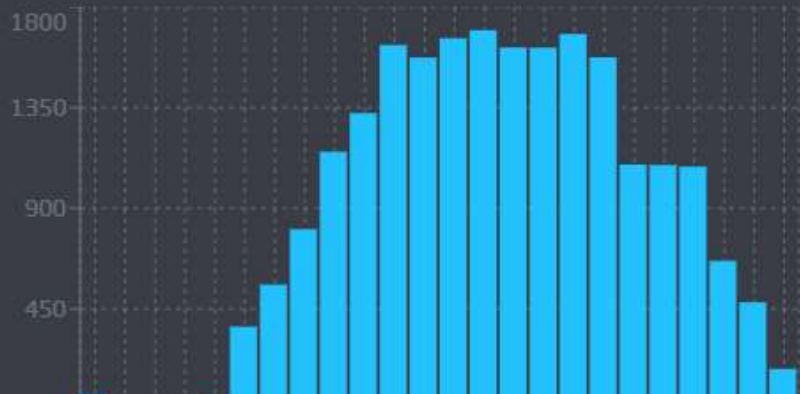

Winter: DEC '24 - FEB '25

Summer: JUN 24' - AUG 24'

0-
0 1 2 3 4 5 6 7 8 9 10 11 12 13 14 15 16 17 18 19 20 21 22 23

Spring: MAR '25 - MAY '25

Operations per Hour (Landings & Takeoffs)

KLEX 03/01/2025 0:00 > 05/31/2025 23:59 LT

Fall: SEP '24 - NOV '24

Operations per Hour (Landings & Takeoffs)

KLEX 09/01/2024 0:00 > 11/30/2024 23:59 LT

0
0 1 2 3 4 5 6 7 8 9 10 11 12 13 14 15 16 17 18 19 20 21 22 23

Jan '25

Jul '24

Mon

Tue

Mar '25

Sep '24

Apr '25

Operations by Day of Week

KLEX 04/01/2025 0:00 > 04/30/2025 23:59 LT

Oct '24

Operations by Day of Week

KLEX 10/01/2024 0:00 > 10/31/2024 23:59 LT